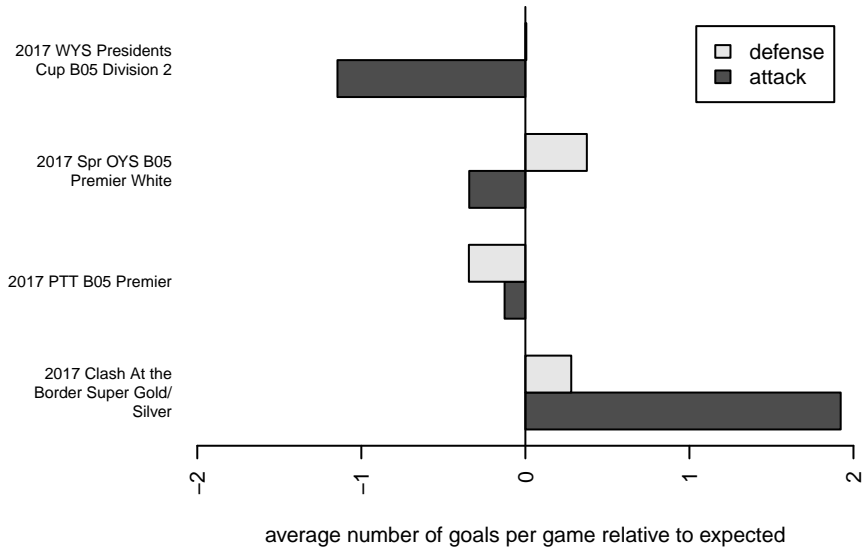

**attack and defense variance (black dot)
relative to other teams
and top 10 in region**

**attack and defense rating
relative to others at age
and all opponents in last 13 months**

Performance relative to 13 month average