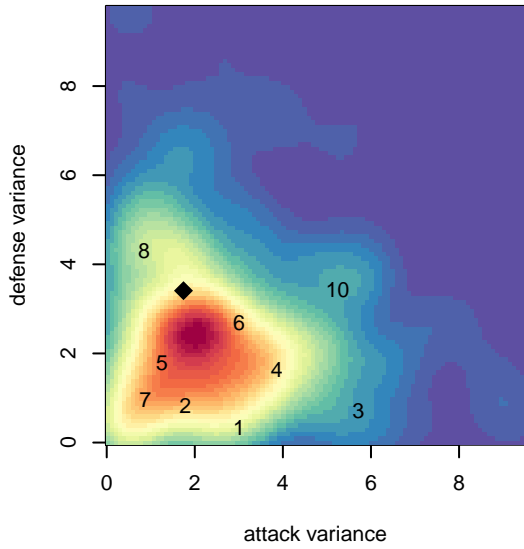

**attack and defense variance (black dot)
relative to other teams
and top 10 in region**

**attack and defense rating
relative to others at age
and all opponents in last 13 months**

Performance relative to 13 month average