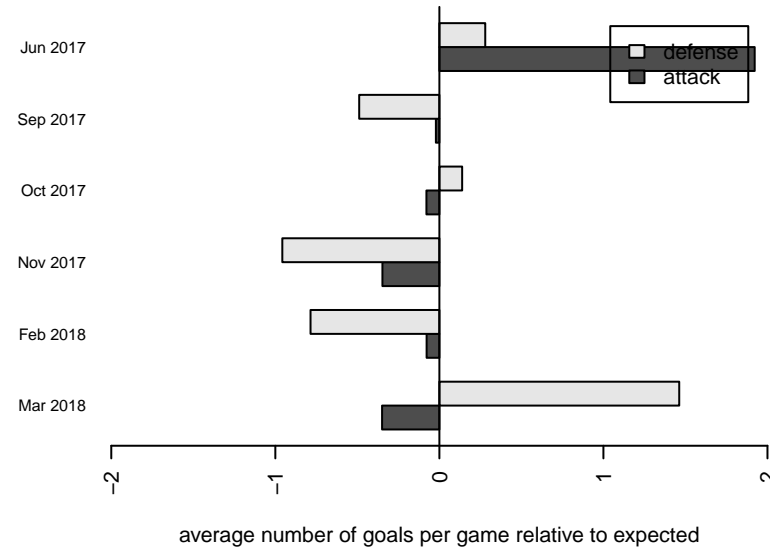

Performance relative to 13 month average