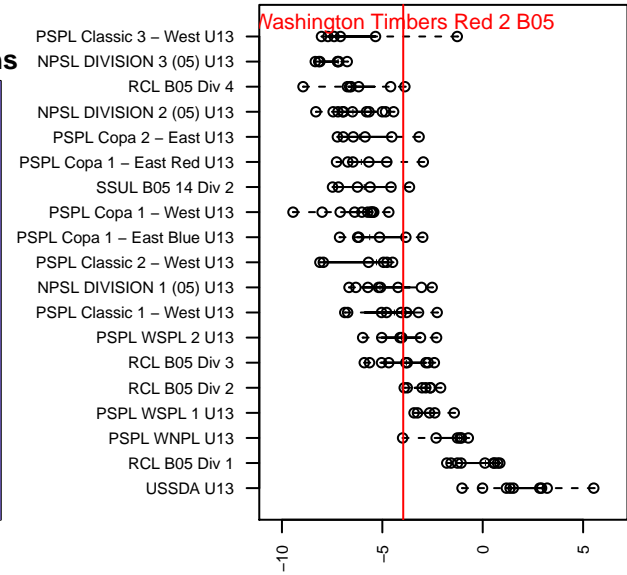

**attack and defense variance (black dot)
relative to other teams
and top 10 in region**

**attack and defense rating
relative to others at age
and all opponents in last 13 months**

Performance relative to 13 month average